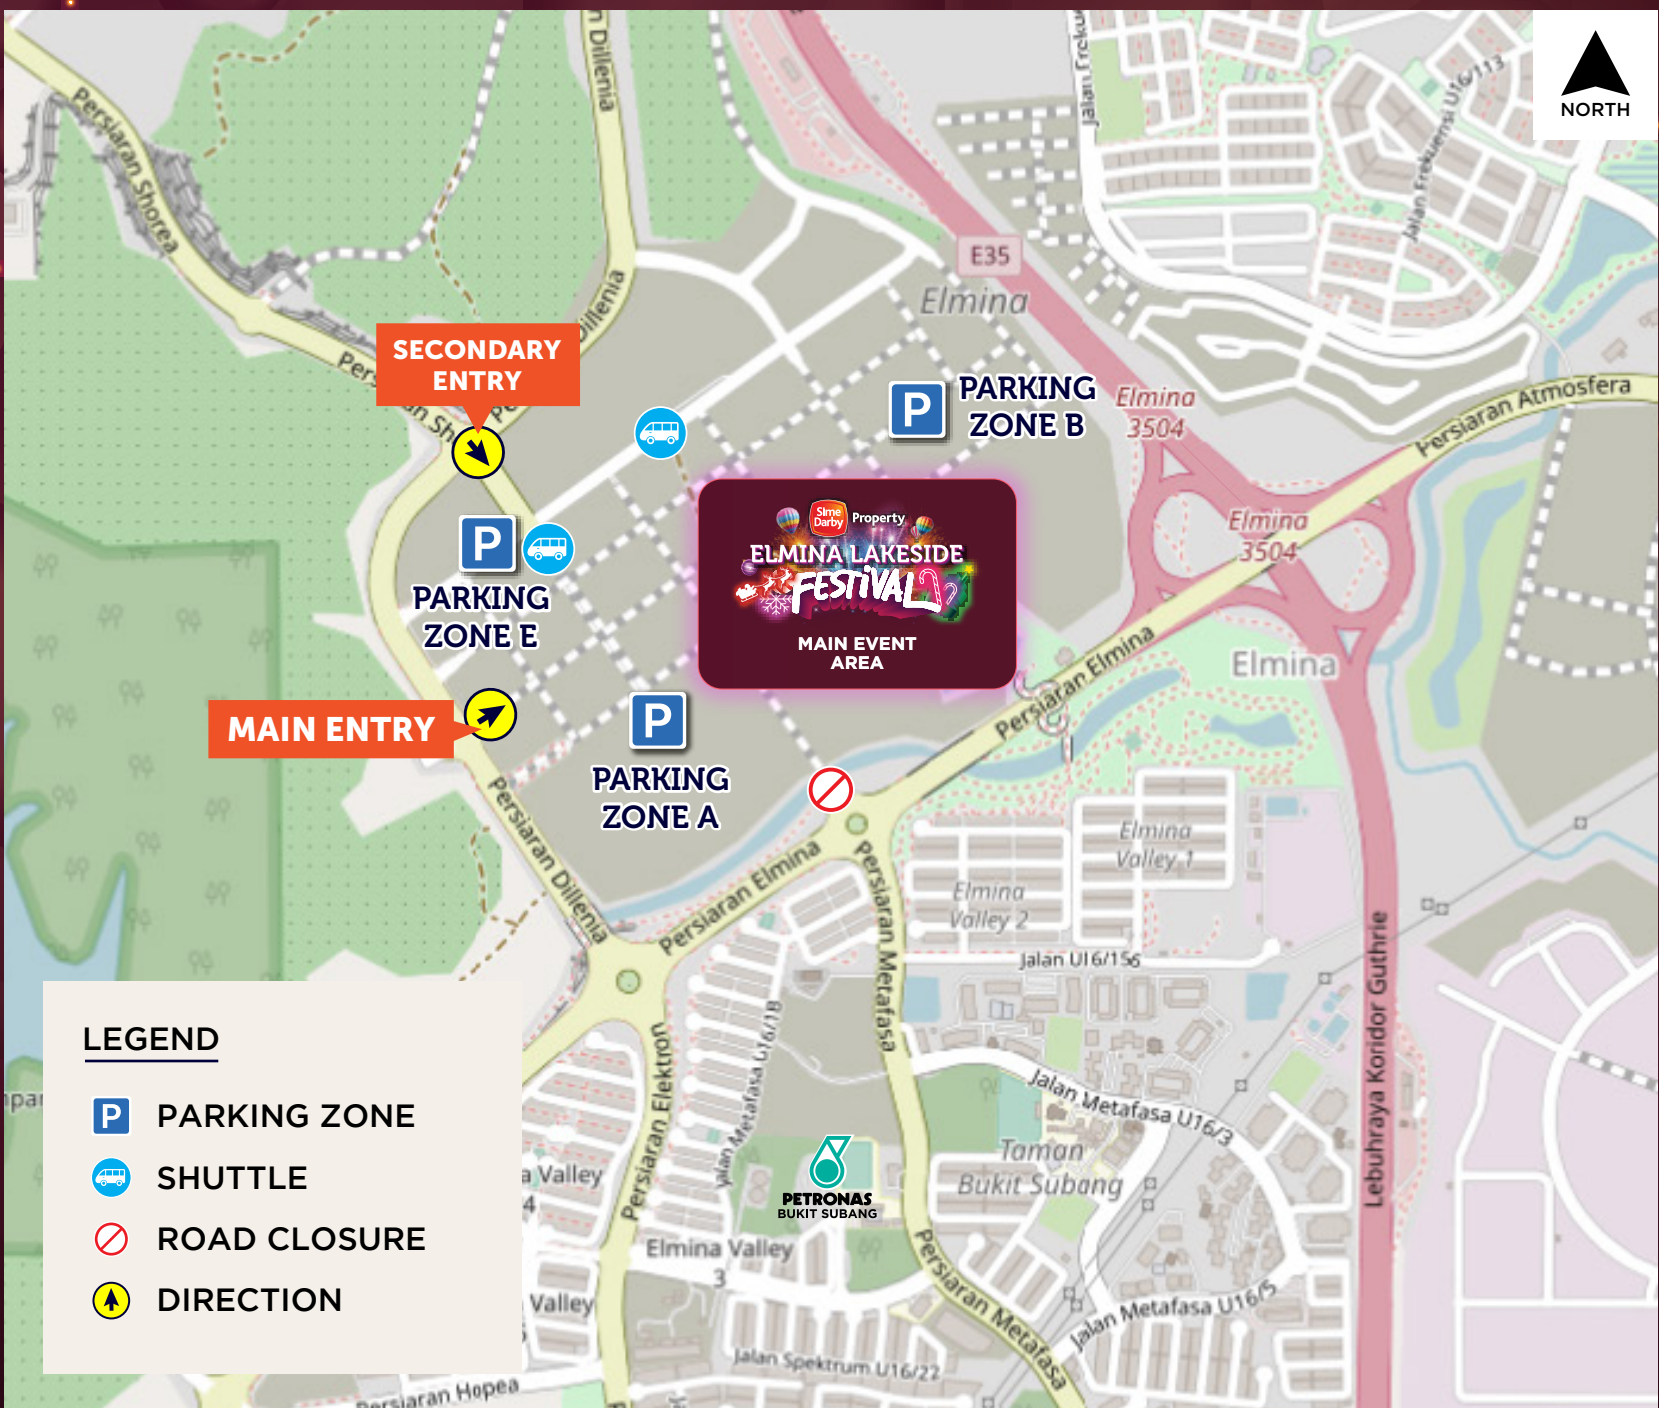

Sime Darby Property

ELMINA LAKESIDE FESTIVAL

PLAN YOUR JOURNEY

Kindly plan your journey and determine the parking zone that is most convenient for you before arriving at the event venue. Shuttles from the Parking Zone to the Event Venue will be provided.

NOTICE

1. Kindly refer to MAIN ENTRY and SECONDARY ENTRY points to get to the event area.
2. Police and RELA personnel will be deployed to manage traffic and parking at the event site.

We expect large crowds, which may create extra traffic at Persiaran Elmina. We appreciate your cooperation with traffic marshals to ensure a smooth flow. We hope this advance notice provides an opportunity for neighbours and visitors to plan and take alternative routes as needed.